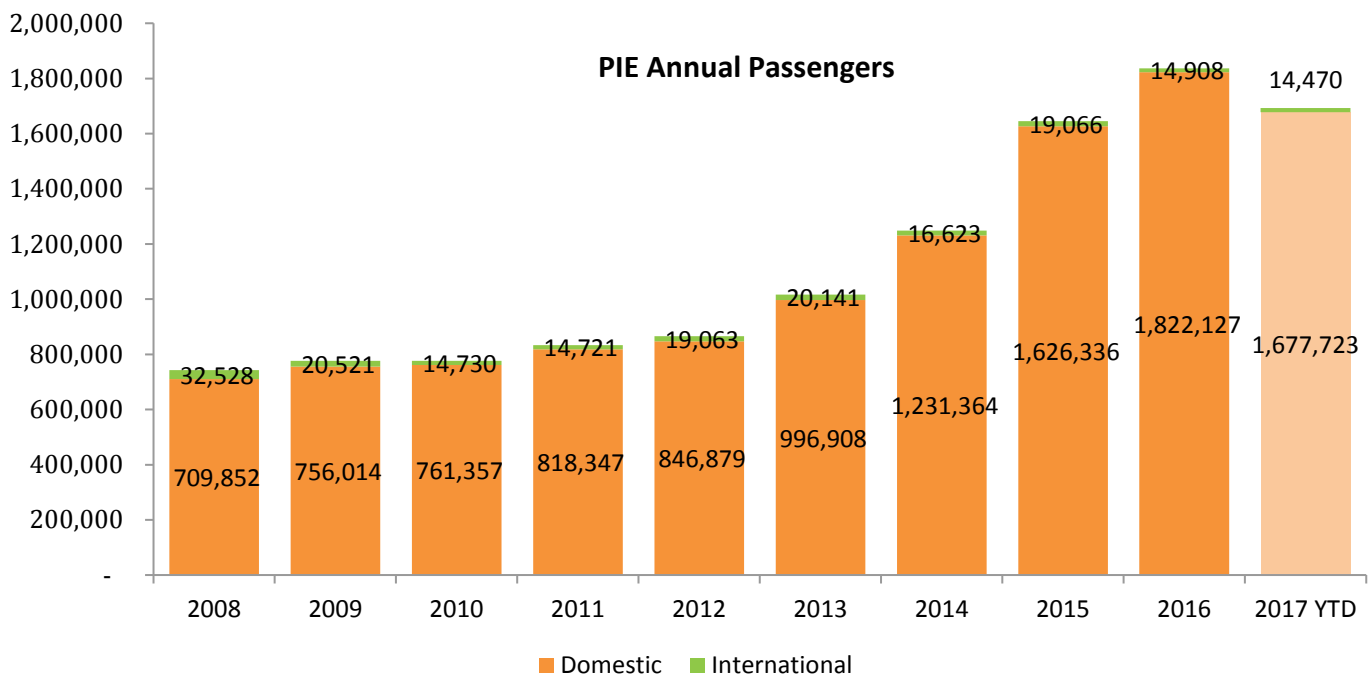

fly2pie.com

@iflypie

facebook.com/Fly2PIE

MEDIA RELEASE

November 13, 2017

St. Pete-Clearwater International (PIE) Passenger Report – October Passenger Report – 16% Increase!

October passengers increased by 16% over October 2016 with a 21% increase in International passengers with service to/from Toronto starting earlier this season. Year-to-date passengers increased 11%.

Allegiant began new service to Norfolk, VA – October 4th, Milwaukee, WI – October 13th, and Providence, RI -October 27th; New service starting in November includes Phoenix/Mesa, AZ – November 15th and Ogdensburg, NY (Ottawa, CAN) – November 16th. Sunwing seasonal service to Halifax will return in the winter season. The Beau Rivage Resort and Casino will continue operating flights to Gulfport/Biloxi on Sun Country Airlines.

October Monthly Passengers

October 2017 Month Increase 2017YTD

Domestic	178,203	16%	1,677,723
Int'l	169	21%	14,470
Total	178,732	16%	1,692,193

PIE Annual Passengers

Current non-stop service in/out of St. Pete-Clearwater International Airport