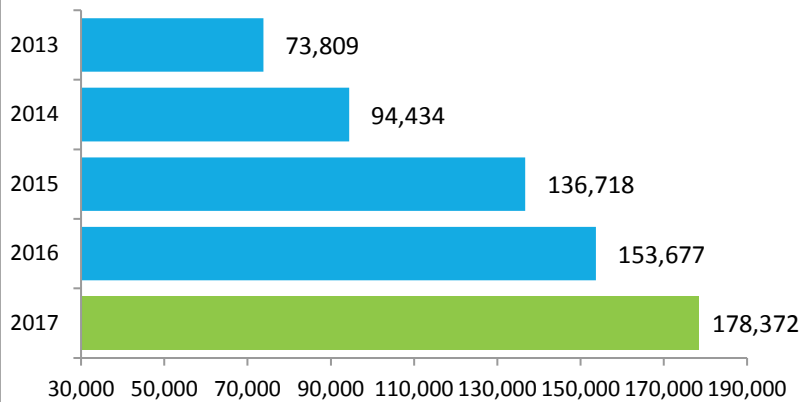

fly2pie.com

@iflypie

facebook.com/Fly2PIE

MEDIA RELEASE

November 13, 2017

St. Pete-Clearwater International (PIE) Passenger Report – October Passenger Report – 16% Increase!

October passengers increased by 16% over October 2016 with a 21% increase in International passengers with service to/from Toronto starting earlier this season. Year-to-date passengers increased 11%.

Allegiant began new service to Norfolk, VA – October 4th, Milwaukee, WI – October 13th, and Providence, RI -October 27th; New service starting in November includes Phoenix/Mesa, AZ – November 15th and Ogdensburg, NY (Ottawa, CAN) – November 16th. Sunwing seasonal service to Halifax will return in the winter season. The Beau Rivage Resort and Casino will continue operating flights to Gulfport/Biloxi on Sun Country Airlines.

October Monthly Passengers