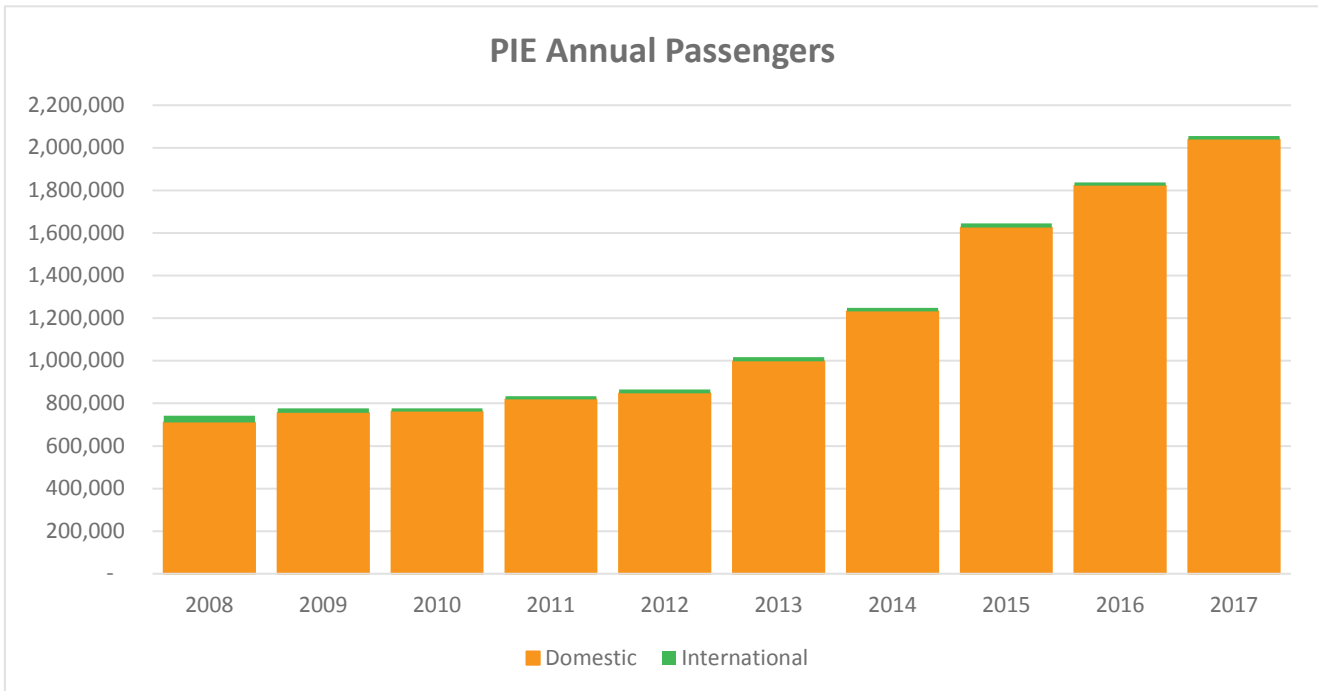

fly2pie.com

@iflypie

facebook.com/Fly2PIE

MEDIA RELEASE

January 8, 2018

St. Pete-Clearwater International (PIE) 2017 Passenger Report – Over 2 Million Record-breaking Passengers, 12% Annual Increase and 5th Year of Double Digit Increases for PIE!

For the first time in its history, PIE has surpassed 2 million passengers, breaking its all-time passenger record for the third consecutive year! December 2017 is PIE’s biggest December in history and monthly passengers increased by 17% over 2016. Our year end increase is 12% with 2,055,269 passengers. Allegiant added service to nine new cities in 2017.

The Federal Aviation Administration recently published its top growth airports list for 2016. PIE was ranked #3 in the nation for small airports. PIE has achieved double-digit growth for five consecutive years.

December 2017 Month Increase 2017YTD			
Domestic	190,797	18%	2,038,207
Int'l	1,239	-32%	17,062
Total	2,055,269	12%	2,055,269