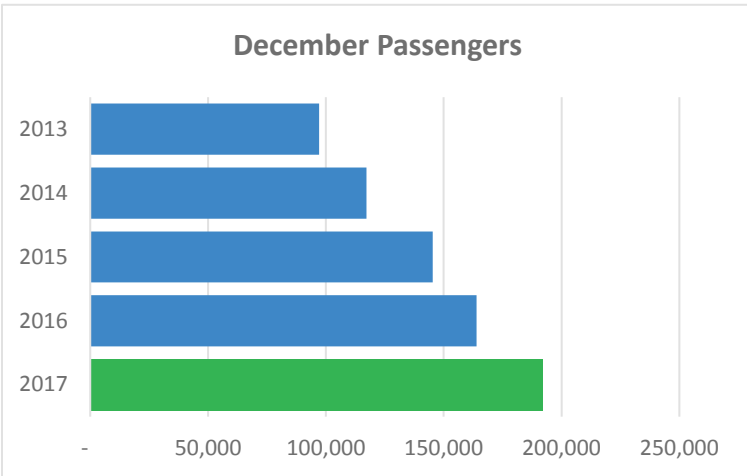

fly2pie.com

@iflypie

facebook.com/Fly2PIE

MEDIA RELEASE

January 8, 2018

St. Pete-Clearwater International (PIE) 2017 Passenger Report – Over 2 Million Record-breaking Passengers, 12% Annual Increase and 5th Year of Double Digit Increases for PIE!

For the first time in its history, PIE has surpassed 2 million passengers, breaking its all-time passenger record for the third consecutive year! December 2017 is PIE’s biggest December in history and monthly passengers increased by 17% over 2016. Our year end increase is 12% with 2,055,269 passengers. Allegiant added service to nine new cities in 2017.

The Federal Aviation Administration recently published its top growth airports list for 2016. PIE was ranked #3 in the nation for small airports. PIE has achieved double-digit growth for five consecutive years.

December 2017 Month Increase 2017YTD			
Domestic	190,797	18%	2,038,207
Int'l	1,239	-32%	17,062
Total	2,055,269	12%	2,055,269