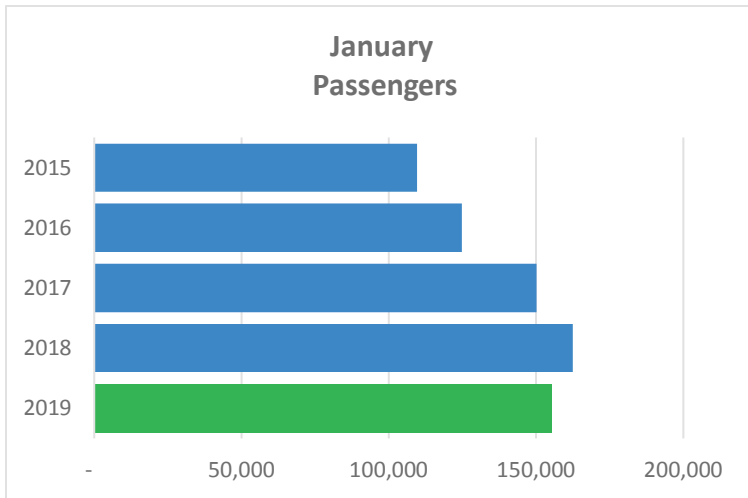

## St. Pete-Clearwater International (PIE) Monthly Passenger Report January 2019

PIE's International passenger traffic increased by 8% over January 2018. In December, new Canadian service to/from Winnipeg launched on Flair Airlines. Domestic service dipped 4% over 2018. Overall, PIE served 155,444 passenger in January 2019.

Parking lot and Roadway projects at PIE will have increased customer impacts in the coming months. Ground transportation lot closed today for 30-60 days with taxi and hotel shuttle services picking up passengers in front of the terminal. Next week, our Short-term parking lot closes for approximately 6 months. In a few weeks, the airport main entrance/traffic light will be relocated. We thank our customers for their patience as we make improvements for the future.