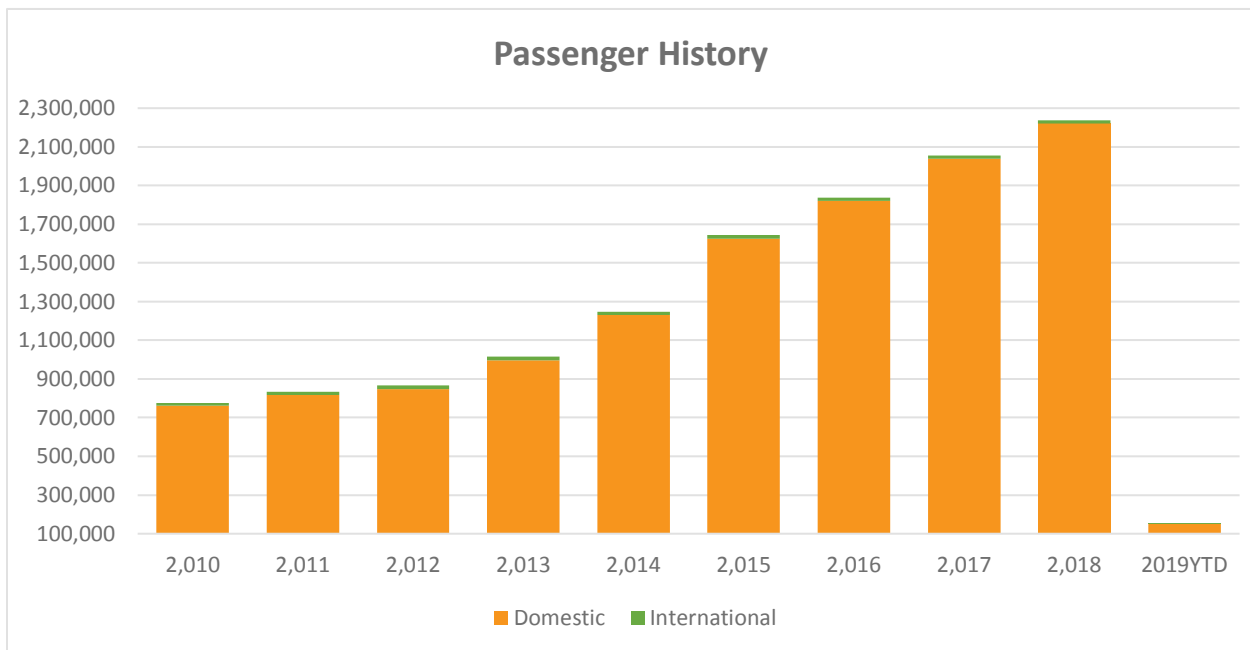

fly2pie.com

@iflypie

facebook.com/Fly2PIE

MEDIA RELEASE

February 11, 2019

St. Pete-Clearwater International (PIE) Monthly Passenger Report January 2019

PIE's International passenger traffic increased by 8% over January 2018. In December, new Canadian service to/from Winnipeg launched on Flair Airlines. Domestic service dipped 4% over 2018. Overall, PIE served 155,444 passenger in January 2019.

Parking lot and Roadway projects at PIE will have increased customer impacts in the coming months. Ground transportation lot closed today for 30-60 days with taxi and hotel shuttle services picking up passengers in front of the terminal. Next week, our Short-term parking lot closes for approximately 6 months. In a few weeks, the airport main entrance/traffic light will be relocated. We thank our customers for their patience as we make improvements for the future.

January 2019	Month	Increase	2019YTD
Domestic	153,416	-4%	153,416
Int'l	2,028	+8%	2,028
Total	155,444	-4%	155,444