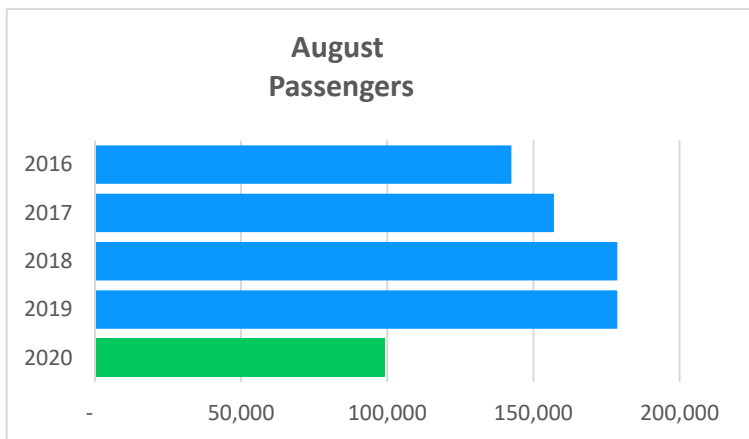

## St. Pete-Clearwater International (PIE) August 2020 Passengers Plus Labor Day 2020 TSA Screenings up 12% over 2019!

**Good news! This Labor Day September 7th, TSA screened 12% more departing passengers than on Labor Day 2019!**

Overall, passenger traffic in 2020 is down 40%. August passengers were down 45% over August 2019, similar to the Summer 2020 trend during COVID-19. Sun Country charters to the Beau Rivage Resort and Casino in Gulfport/Biloxi resumed service on July 19th.

In August, Mazzaro’s Italian Market opened in Gates 7-11 for our departing passengers, an exciting new local favorite added to our offerings by Master Concessionaire Hudson SSP.

August	Month	Increase	YTD Total
<b>Domestic</b>	99,163	-45%	956,947
<i>Enplanements</i>	50,768		
<i>Deplanements</i>	48,395		
<b>International</b>	-	-100%	6,496
<i>Enplanements</i>	-		
<i>Deplanements</i>	-		
<b>TOTAL</b>	<b>99,163</b>	<b>-45%</b>	<b>963,443</b>