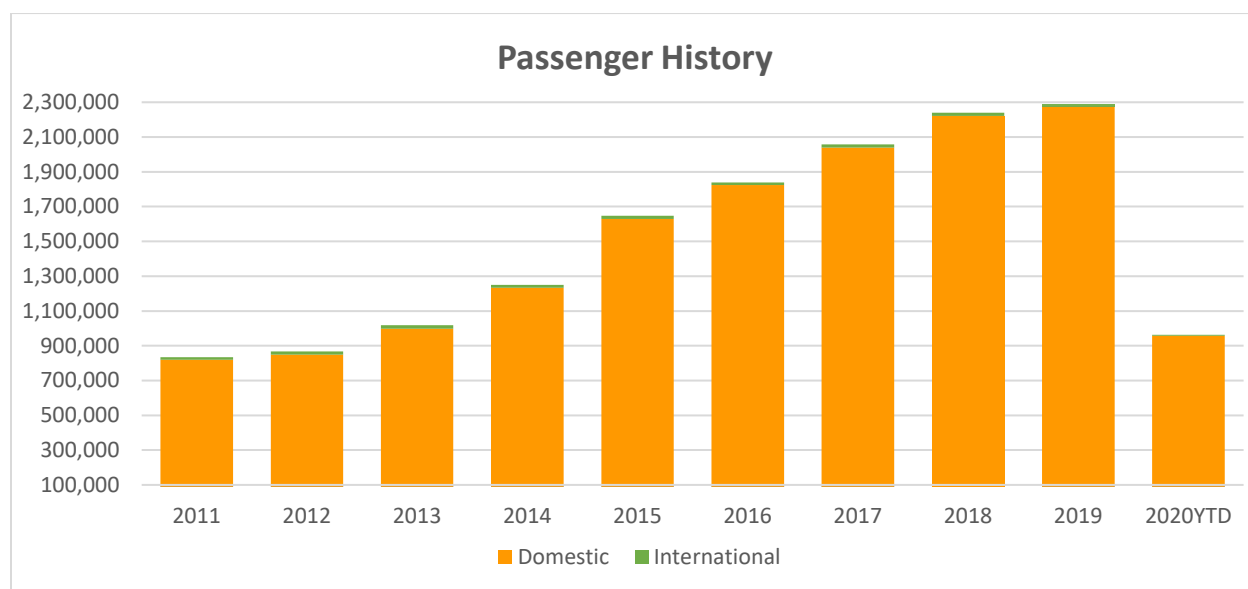

fly2pie.com

@iflypie

facebook.com/Fly2PIE

MEDIA RELEASE

September 9, 2020

St. Pete-Clearwater International (PIE) August 2020 Passengers Plus Labor Day 2020 TSA Screenings up 12% over 2019!

Good news! This Labor Day September 7th, TSA screened 12% more departing passengers than on Labor Day 2019!

Overall, passenger traffic in 2020 is down 40%. August passengers were down 45% over August 2019, similar to the Summer 2020 trend during COVID-19. Sun Country charters to the Beau Rivage Resort and Casino in Gulfport/Biloxi resumed service on July 19th.

In August, Mazzaro’s Italian Market opened in Gates 7-11 for our departing passengers, an exciting new local favorite added to our offerings by Master Concessionaire Hudson SSP.

August	Month	Increase	YTD Total
Domestic	99,163	-45%	956,947
<i>Enplanements</i>	50,768		
<i>Deplanements</i>	48,395		
International	-	-100%	6,496
<i>Enplanements</i>	-		
<i>Deplanements</i>	-		
TOTAL	99,163	-45%	963,443