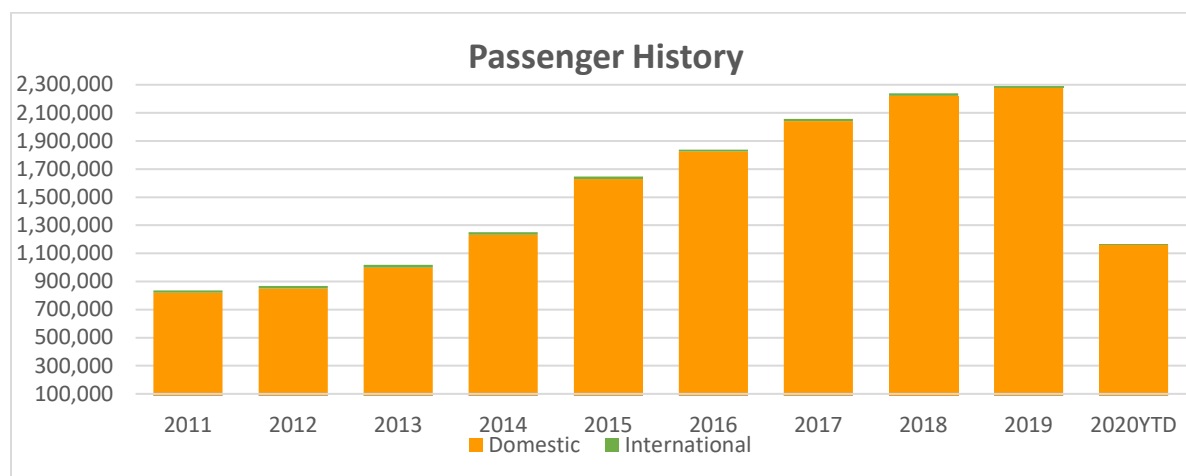

October	Month	Increase	YTD Total
Domestic	124,272	-32%	1,159,755
<i>Enplanements</i>	60,439		
<i>Deplanements</i>	63,833		
International	-	0%	6,496
<i>Enplanements</i>	-		
<i>Deplanements</i>	-		
TOTAL	124,272	-32%	1,166,251