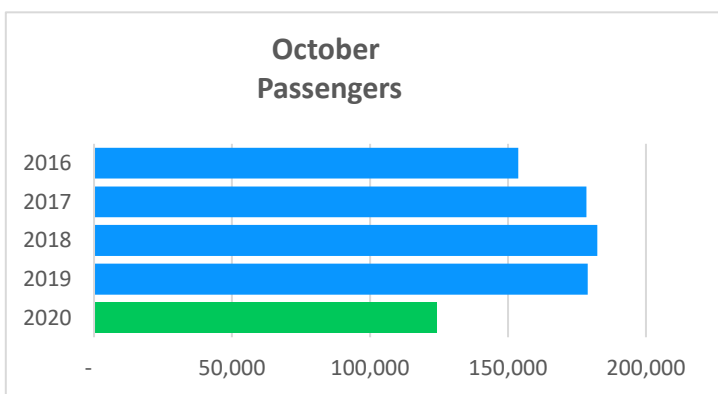

fly2pie.com

@iflypie

facebook.com/Fly2PIE

MEDIA RELEASE

November 16, 2020

St. Pete-Clearwater International (PIE) October 2020 Passenger Report

Today marks Allegiant’s 14th Anniversary of serving PIE! Since their inaugural year in 2006, our annual passenger traffic increased by 474%! Allegiant serves 51 non-stop destinations to/from PIE.

As Covid-19 continues to impact travel, our October passenger traffic is down 32% over October 2019, PIE’s lowest monthly decrease since the pandemic impacts began in March. Overall, 2020 year-to-date passengers are down 39%. PIE continues to show more positive recovery than many airports due to our non-stop domestic service to small and mid-size airports.

For the safety of passengers and all others in the terminal, PIE’s Covid-19 Action Plan continues with enhanced cleaning and sanitizing, required face coverings inside, and social distance measures. Thank you for your continued cooperation.