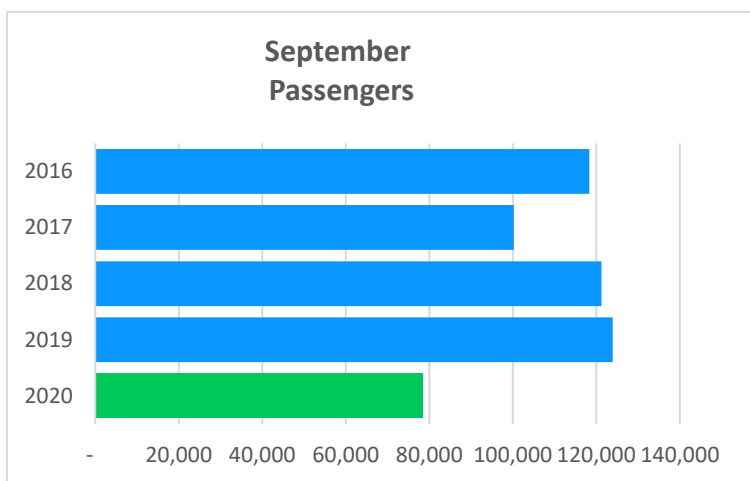

fly2pie.com

@iflypie

facebook.com/Fly2PIE

MEDIA RELEASE

October 7, 2020

St. Pete-Clearwater International (PIE) September 2020 Passenger Report

September passenger traffic in 2020 is down 37%, PIE’s lowest monthly decrease since the COVID-19 pandemic began. Overall, 2020 year-to-date passengers are down 35%.

Based on passenger screening data, in Summer 2020 (June to August), PIE was among the top 20 best performing airports in the nation with the least decrease in passenger service of the 409 US commercial service airports. Key factors for PIE are the popularity of its west coast Florida beach destination and primary air service by Allegiant, with low cost non-stop service to/from 51 destinations.

September	Month	Increase	YTD Total
Domestic	78,536	-37%	1,035,483
<i>Enplanements</i>	38,671		
<i>Deplanements</i>	39,865		
International	-	-100%	6,496
<i>Enplanements</i>	-		
<i>Deplanements</i>	-		
TOTAL	78,536	-37%	1,041,979