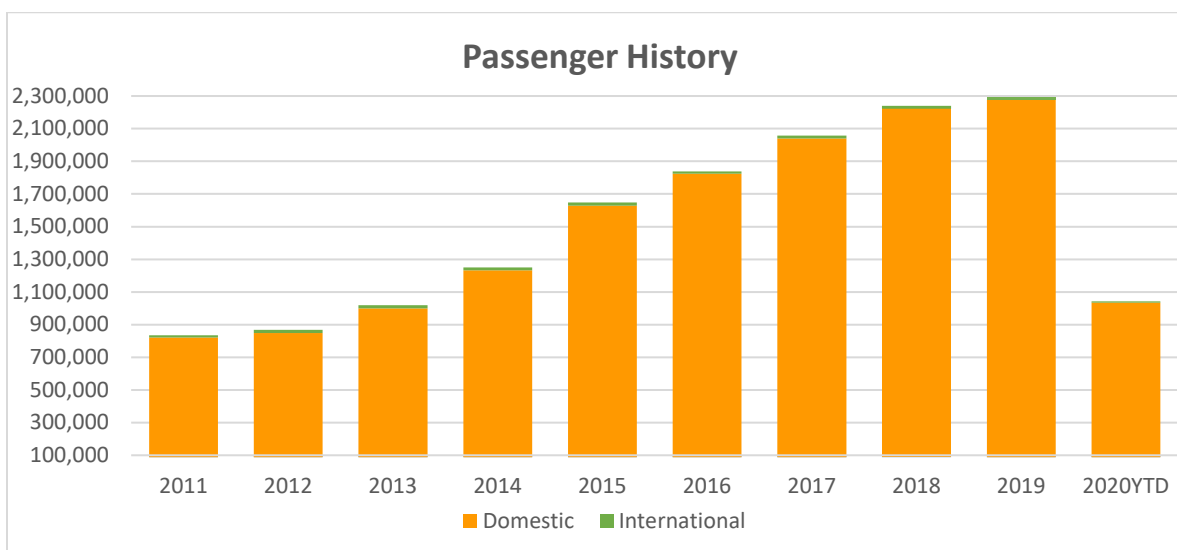

fly2pie.com

@iflypie

facebook.com/Fly2PIE

MEDIA RELEASE

October 7, 2020

St. Pete-Clearwater International (PIE) September 2020 Passenger Report

September passenger traffic in 2020 is down 37%, PIE’s lowest monthly decrease since the COVID-19 pandemic began. Overall, 2020 year-to-date passengers are down 35%.

Based on passenger screening data, in Summer 2020 (June to August), PIE was among the top 20 best performing airports in the nation with the least decrease in passenger service of the 409 US commercial service airports. Key factors for PIE are the popularity of its west coast Florida beach destination and primary air service by Allegiant, with low cost non-stop service to/from 51 destinations.

September	Month	Increase	YTD Total
Domestic	78,536	-37%	1,035,483
<i>Enplanements</i>	38,671		
<i>Deplanements</i>	39,865		
International	-	-100%	6,496
<i>Enplanements</i>	-		
<i>Deplanements</i>	-		
TOTAL	78,536	-37%	1,041,979