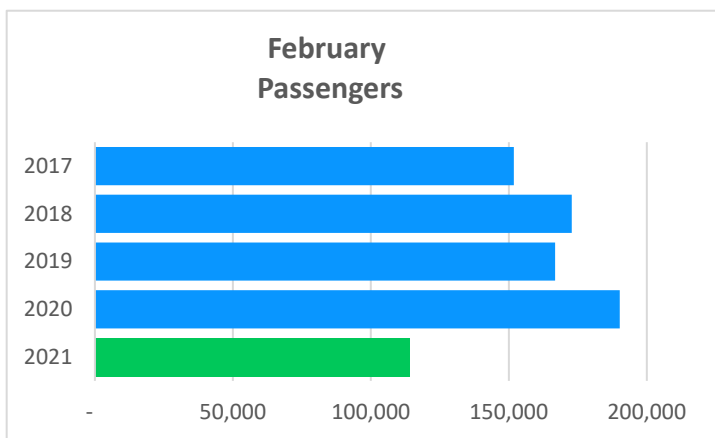

fly2pie.com

@iflypie

facebook.com/Fly2PIE

MEDIA RELEASE

March 5, 2020

St. Pete-Clearwater International (PIE) February 2021 Passenger Report

Our February Domestic traffic was down 39% and International traffic was down 100% over February 2020. However, despite the losses due to the pandemic, Allegiant has already added 3 new routes in 2021.

Allegiant just announced a new route to Portsmouth, NH beginning in June and Little Rock, AR beginning in May and our new route to/from Fargo, ND began February 11th. PIE also has charter flights to Gulfport-Biloxi on Sun Country Airlines for the Beau Rivage Resort & Casino. International flights on Sunwing are currently suspended.

A Federal Mask Mandate is in effect in addition to the local Pinellas County Ordinance. The Transportation Security Administration issued the following directive:

Federal law requires wearing a mask at all times in and on the airport and failure to comply may result in removal and denial of re-entry. Refusing to wear a mask in or on the airport is a violation of federal law; individuals may be subject to penalties under federal law.

Our Covid-19 Action Plan is on our website fly2pie.com Thank you for your cooperation.

February	Month	Increase	YTD Total
Domestic	114,115	-39%	210,760
<i>Enplanements</i>	54,772		
<i>Deplanements</i>	59,343		
International	-	-100%	-
<i>Enplanements</i>	-		
<i>Deplanements</i>	-		
TOTAL	114,115	-40%	210,760